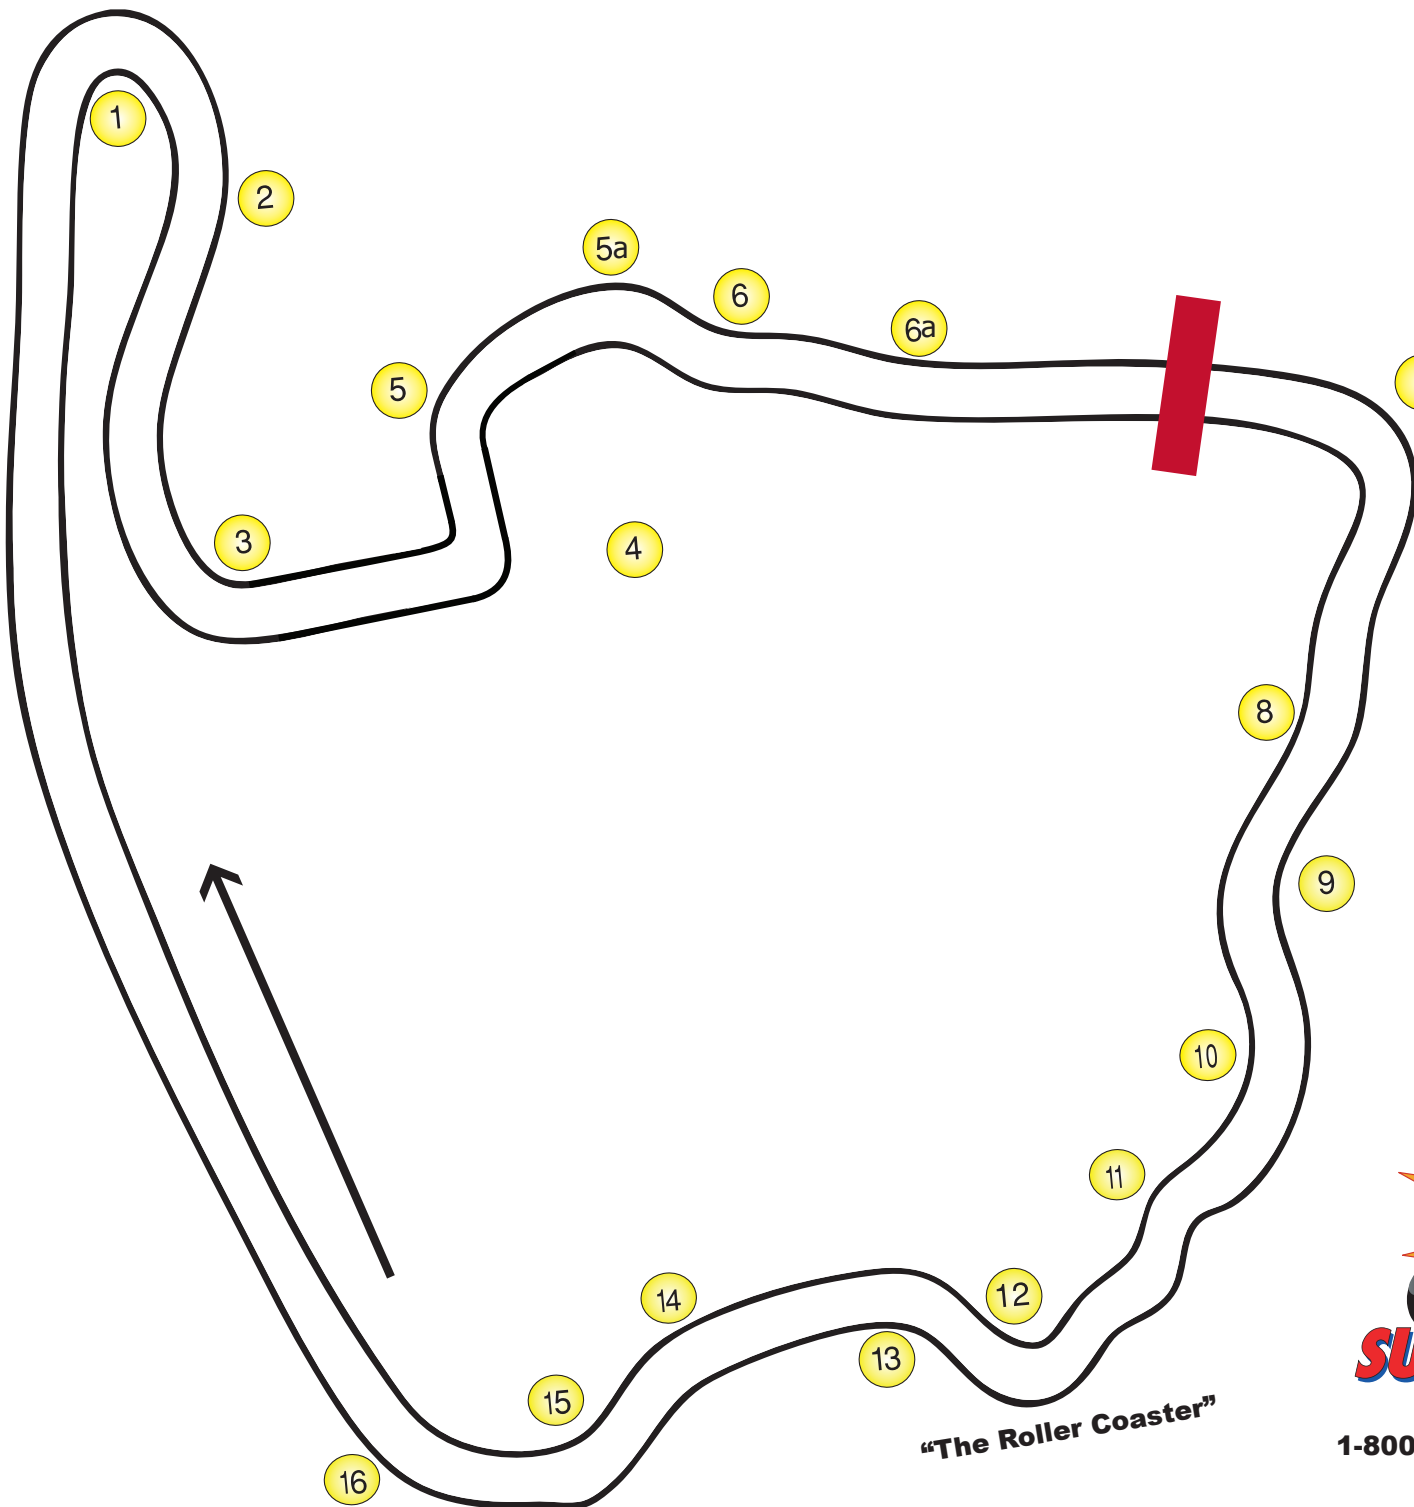

2.25 Miles

SUPERBIKE SCHOOL™

©California Superbike School
1-800-530-3350/www.superbikeschool.com

"The Roller Coaster"